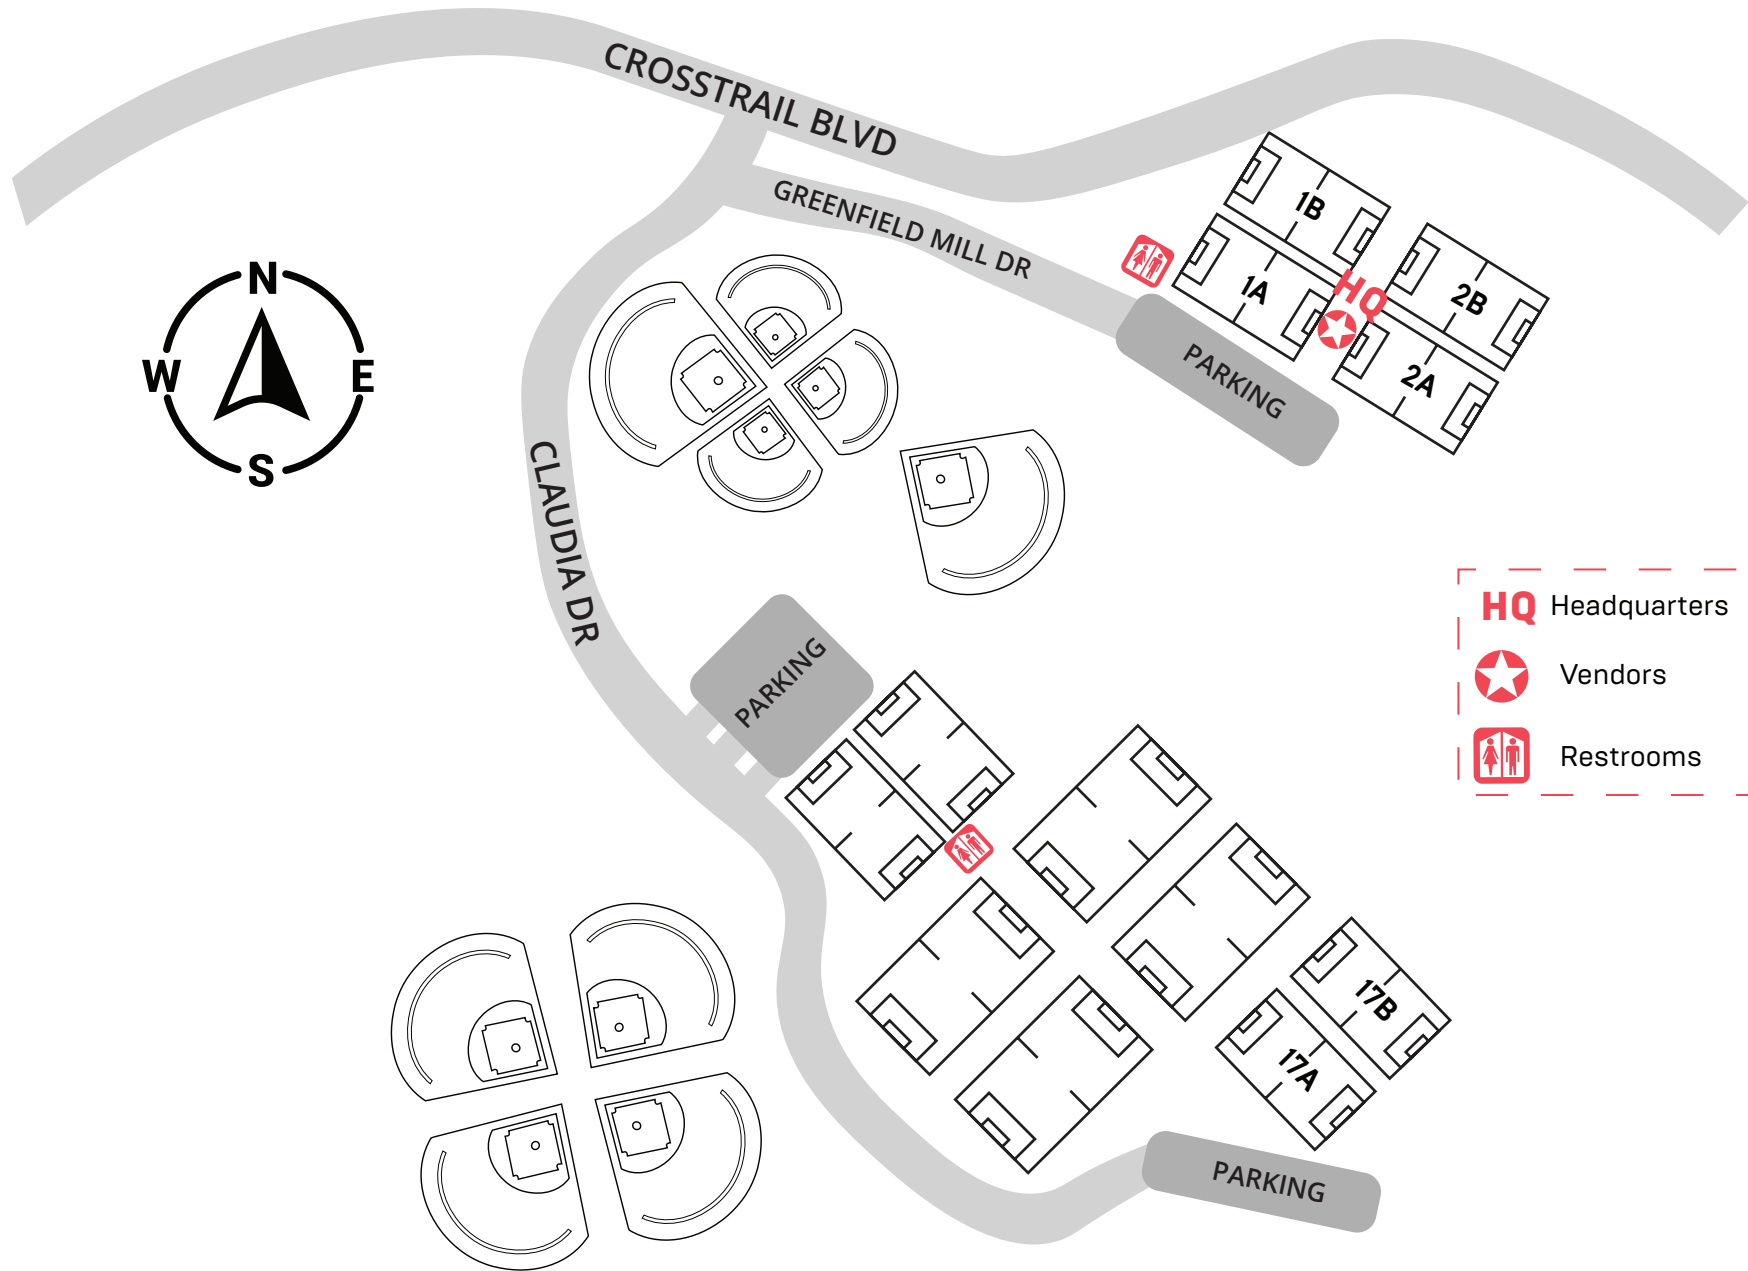

BOLEN PARK

FIELD MAP

42214 Greenfield Mill Drive Leesburg, VA 20175

- HQ** Headquarters
- Vendors
- Restrooms