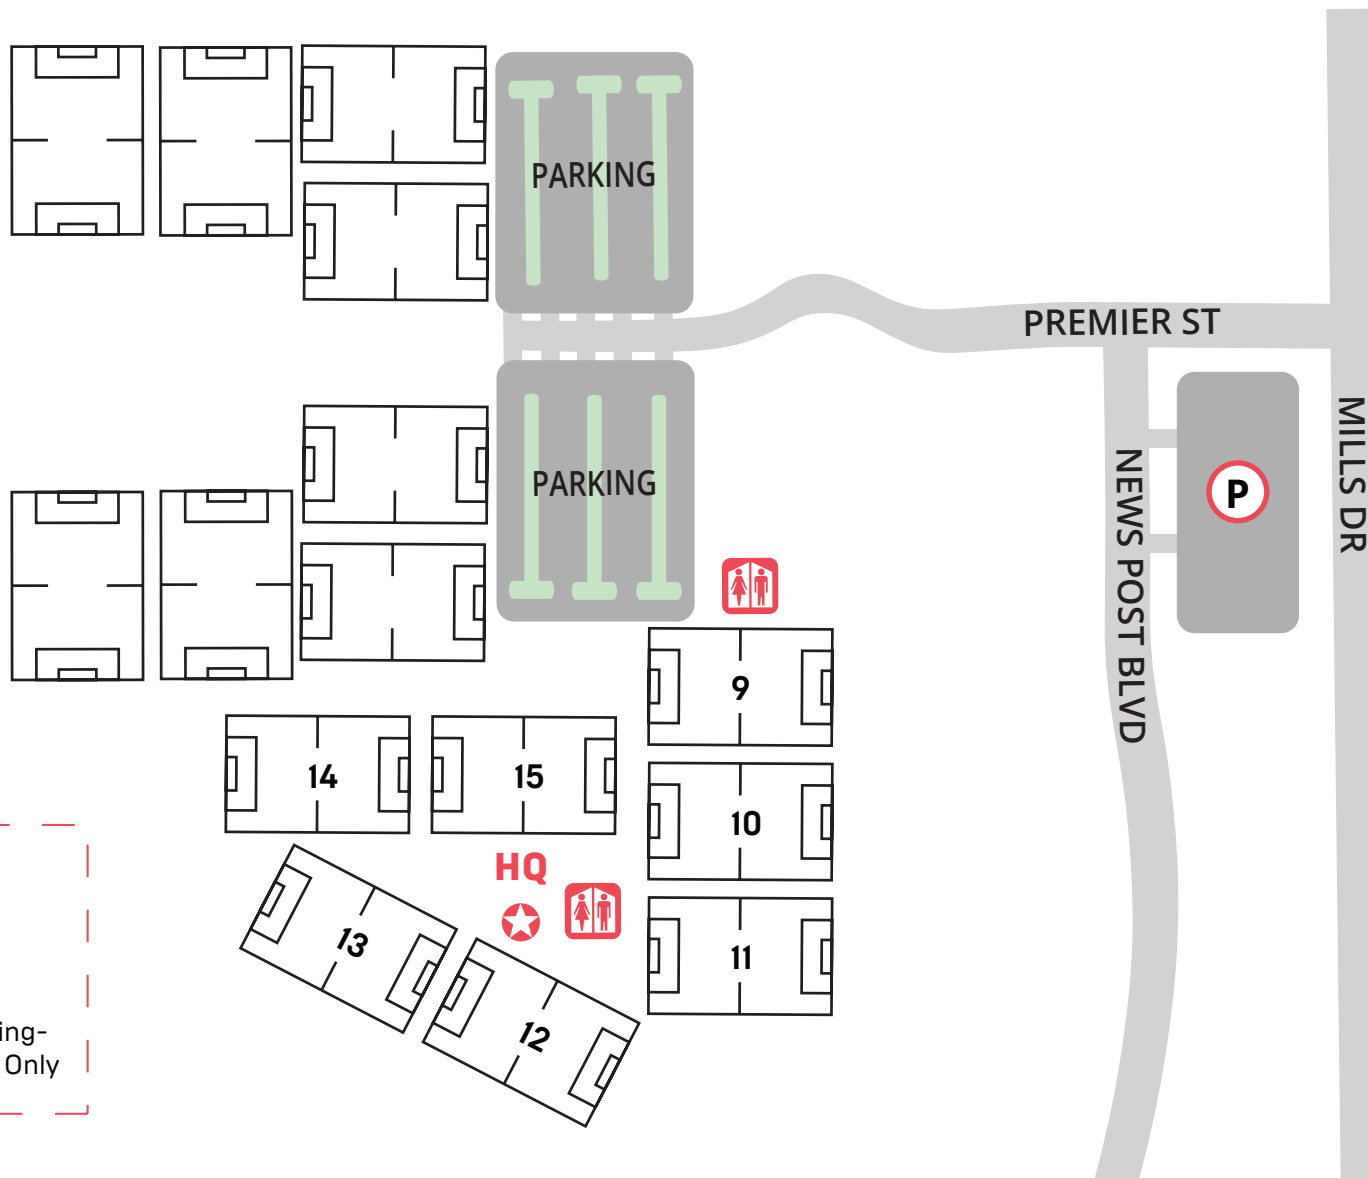

# FFC PARK

## FIELD MAP

1898 Mills Drive Fredericksburg, VA 22408

- HQ** Headquarters
- Vendors
- Restrooms
- Overflow Parking- Large Vehicles Only